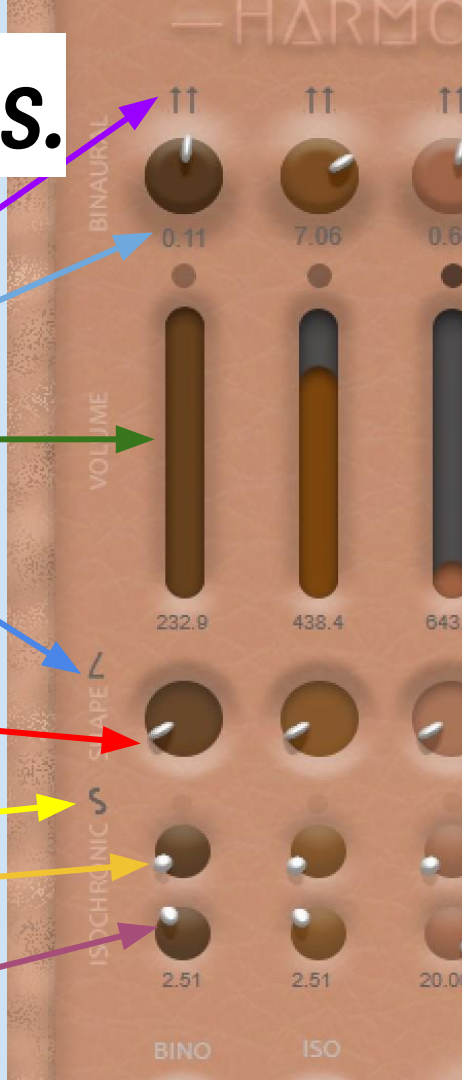

BINAURAL BEAT FREQUENCY
Double Click to Enter Manually

STEREO FIELD SWAP

OSCILLATOR 2 WAVE SHAPE SELECTOR
Click for Dropdown menu

OSCILLATOR 1 - 2 CROSSFADE

ISOCHRONIC TONE WAVE SHAPE SELECTOR
Click for Dropdown menu

ISOCHRONIC TONE AMOUNT

ISOCHRONIC BEAT SPEED
Double Click to Enter Manually

How To Master Controls.

MASTER BINAURAL BEAT SPEED

MASTER ISOCHRONIC BEAT SPEED

RESYNC ALL OSC & BEATS

FUNDAMENTAL FREQUENCY
Double Click to Enter Manually